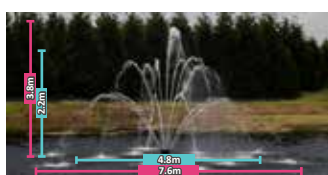

B OPTIONAL EXTENSION PACKAGE

Purchase 9 Patterns for the Price of One!

+
9 MORE
PATTERNS!

Why not add the advantage of **9 MORE SPRAY PATTERNS** to your purchase, **ALL FOR THE COST OF ONE!** Manually interchanged, these further 9 spray patterns can be easily & quickly attached to your 'STANDARD FUSION FOUNTAIN PACKAGE (Above)' to give you the flexibility to display almost ANY pattern you desire.

Trillium

*For dimensions, see table.

EXTENSION
SPRAY PATTERNS

Spray Pattern	Delmar		Double Arch		Double Arch Lily		Pentalator		Quad		Spider & Arch		Tiara		Trillium		Weeping Willow	
1HP	2.7	2.5	2.7	8.6	1.4	3.2	2.5	9.7	2.7	9.7	2.5	9.7	2.5	9.7	2.2	4.8	2.7	7.0
2HP	4.3	4.0	4.3	14.6	2.8	9.0	4.0	13	4.3	15.5	4.0	15	4.0	15.6	3.8	7.6	4.3	10.8
	H(m)	Dia.(m)	H(m)	Dia.(m)	H(m)	Dia.(m)	H(m)	Dia.(m)	H(m)	Dia.(m)	H(m)	Dia.(m)	H(m)	Dia.(m)	H(m)	Dia.(m)	H(m)	Dia.(m)

C OPTIONAL TWISTER PACKAGE

Add movement at varied speeds for special effect!

- Low power consumption
- DIY easy interchangeable nozzles
- Patterns rotate at a wide range of speeds
- Highly efficient pump with high streams at great volumes
- All available in either 1HP or 2HP
- Debris prevention nozzles
- Made in USA by Aqua Control, Est. 1970

By simply adding the 'TWISTER nozzle' you can add the effect of movement*.

Please see the connecting patterns the 'Twister' is compatible with below.

Standard Nozzle + TWISTER	*Only the following patterns twist: • Cluster arch • Lily • Super lily
Extension Nozzle + TWISTER	*Only the following patterns twist: • Double arch • Double arch lily • Quad • Spider arch • Weeping willow