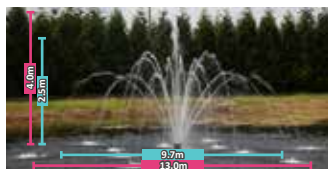

Pentalator