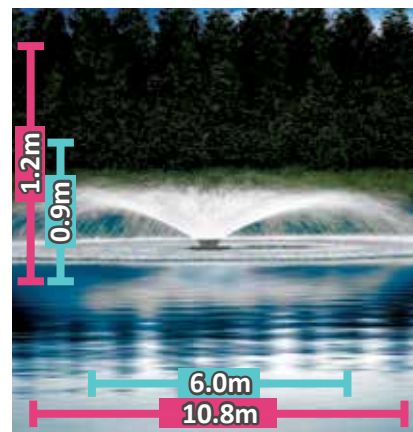

## A STANDARD PACKAGE

6 Fantastic Spray Nozzle Patterns come Standard!

The all new **AERATION FOUNTAINS** come with the following spray patterns as standard - one nozzle does all! Interchange each spray pattern by simply making a minor adjustment to the standard nozzle with your desired combination of the pattern you desire.

Cluster Arch

Daffodil

Flare

Super Lily

Tornado

Lily

\*For dimensions, see table.

STANDARD SPRAY PATTERNS

| Spray Pattern | Cluster Arch |          | Daffodil |          | Flare |          | Lily  |          | Super Lily |          | Tornado |          |
|---------------|--------------|----------|----------|----------|-------|----------|-------|----------|------------|----------|---------|----------|
| 1HP           | 2.7          | 3.0      | 2.3      | 5.4      | 0.9   | 6.0      | 1.8   | 4.2      | 1.4        | 3.2      | 1.8     | 6.0      |
| 2HP           | 4.3          | 5.3      | 3.8      | 10.5     | 1.2   | 10.8     | 3.4   | 9.6      | 2.7        | 8.4      | 2.7     | 10.8     |
|               | H (m)        | Dia. (m) | H (m)    | Dia. (m) | H (m) | Dia. (m) | H (m) | Dia. (m) | H (m)      | Dia. (m) | H (m)   | Dia. (m) |