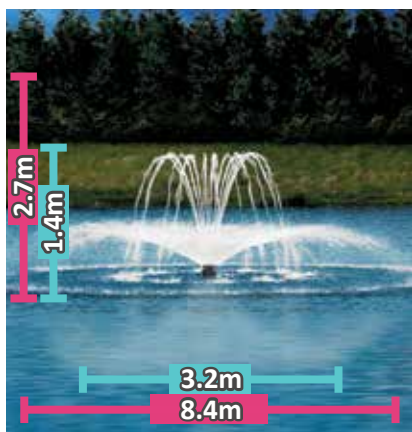

## A STANDARD PACKAGE

6 Fantastic Spray Nozzle Patterns come Standard!

The all new **AERATION FOUNTAINS** come with the following spray patterns as standard - one nozzle does all! Interchange each spray pattern by simply making a minor adjustment to the standard nozzle with your desired combination of the pattern you desire.

Cluster Arch

Daffodil

Flare

Super Lily

Tornado

Lily

\*For dimensions, see table.

STANDARD SPRAY PATTERNS

| Spray Pattern | Cluster Arch |          | Daffodil |          | Flare |          | Lily  |          | Super Lily |          | Tornado |          |
|---------------|--------------|----------|----------|----------|-------|----------|-------|----------|------------|----------|---------|----------|
| 1HP           | 2.7          | 3.0      | 2.3      | 5.4      | 0.9   | 6.0      | 1.8   | 4.2      | 1.4        | 3.2      | 1.8     | 6.0      |
| 2HP           | 4.3          | 5.3      | 3.8      | 10.5     | 1.2   | 10.8     | 3.4   | 9.6      | 2.7        | 8.4      | 2.7     | 10.8     |
|               | H (m)        | Dia. (m) | H (m)    | Dia. (m) | H (m) | Dia. (m) | H (m) | Dia. (m) | H (m)      | Dia. (m) | H (m)   | Dia. (m) |