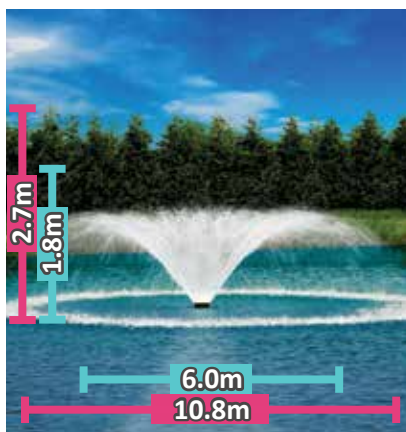

Cluster Arch

Daffodil

Flare

Super Lily

Tornado

Lily

\*For dimensions, see table.

STANDARD SPRAY PATTERNS

| Spray Pattern | Cluster Arch |          | Daffodil |          | Flare |          | Lily  |          | Super Lily |          | Tornado |          |
|---------------|--------------|----------|----------|----------|-------|----------|-------|----------|------------|----------|---------|----------|
| 1HP           | 2.7          | 3.0      | 2.3      | 5.4      | 0.9   | 6.0      | 1.8   | 4.2      | 1.4        | 3.2      | 1.8     | 6.0      |
| 2HP           | 4.3          | 5.3      | 3.8      | 10.5     | 1.2   | 10.8     | 3.4   | 9.6      | 2.7        | 8.4      | 2.7     | 10.8     |
|               | H (m)        | Dia. (m) | H (m)    | Dia. (m) | H (m) | Dia. (m) | H (m) | Dia. (m) | H (m)      | Dia. (m) | H (m)   | Dia. (m) |