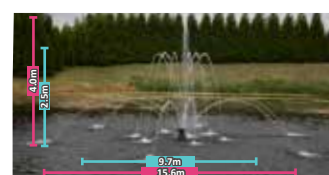

## B OPTIONAL EXTENSION PACKAGE

Purchase 9 Patterns for the Price of One!

+  
9 MORE  
PATTERNS!

Why not add the advantage of **9 MORE SPRAY PATTERNS** to your purchase, **ALL FOR THE COST OF ONE!** Manually interchanged, these further 9 spray patterns can be easily & quickly attached to your 'STANDARD FUSION FOUNTAIN PACKAGE (Above)' to give you the flexibility to display almost ANY pattern you desire.

Delmar

Double Arch

Weeping Willow

Double Arch Lily

Pentalator

Spider & Arch

Quad

Trillium

Tiara

\*For dimensions, see table.

EXTENSION  
SPRAY PATTERNS

| Spray Pattern | Delmar |         | Double Arch |         | Double Arch Lily |         | Pentalator |         | Quad |         | Spider & Arch |         | Tiara |         | Trillium |         | Weeping Willow |         |
|---------------|--------|---------|-------------|---------|------------------|---------|------------|---------|------|---------|---------------|---------|-------|---------|----------|---------|----------------|---------|
| <b>1HP</b>    | 2.7    | 2.5     | 2.7         | 8.6     | 1.4              | 3.2     | 2.5        | 9.7     | 2.7  | 9.7     | 2.5           | 9.7     | 2.5   | 9.7     | 2.2      | 4.8     | 2.7            | 7.0     |
| <b>2HP</b>    | 4.3    | 4.0     | 4.3         | 14.6    | 2.8              | 9.0     | 4.0        | 13      | 4.3  | 15.5    | 4.0           | 15      | 4.0   | 15.6    | 3.8      | 7.6     | 4.3            | 10.8    |
|               | H(m)   | Dia.(m) | H(m)        | Dia.(m) | H(m)             | Dia.(m) | H(m)       | Dia.(m) | H(m) | Dia.(m) | H(m)          | Dia.(m) | H(m)  | Dia.(m) | H(m)     | Dia.(m) | H(m)           | Dia.(m) |