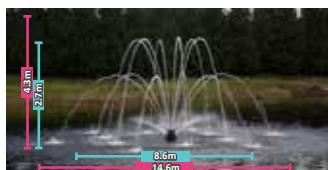

Double Arch