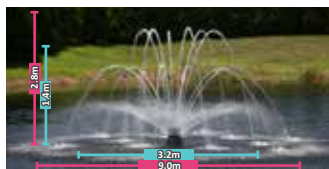

Double Arch Lily