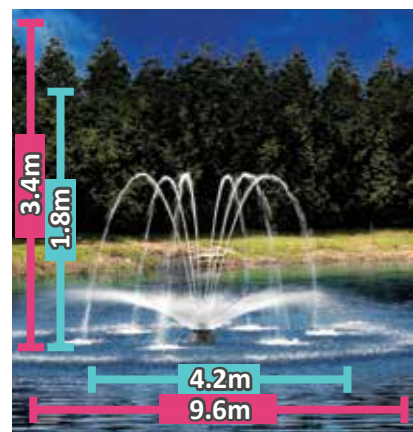

Cluster Arch

Daffodil

Flare

Super Lily

Tornado

Lily

\*For dimensions, see table.

STANDARD SPRAY PATTERNS

| Spray Pattern | Cluster Arch |          | Daffodil |          | Flare |          | Lily  |          | Super Lily |          | Tornado |          |
|---------------|--------------|----------|----------|----------|-------|----------|-------|----------|------------|----------|---------|----------|
| 1HP           | 2.7          | 3.0      | 2.3      | 5.4      | 0.9   | 6.0      | 1.8   | 4.2      | 1.4        | 3.2      | 1.8     | 6.0      |
| 2HP           | 4.3          | 5.3      | 3.8      | 10.5     | 1.2   | 10.8     | 3.4   | 9.6      | 2.7        | 8.4      | 2.7     | 10.8     |
|               | H (m)        | Dia. (m) | H (m)    | Dia. (m) | H (m) | Dia. (m) | H (m) | Dia. (m) | H (m)      | Dia. (m) | H (m)   | Dia. (m) |