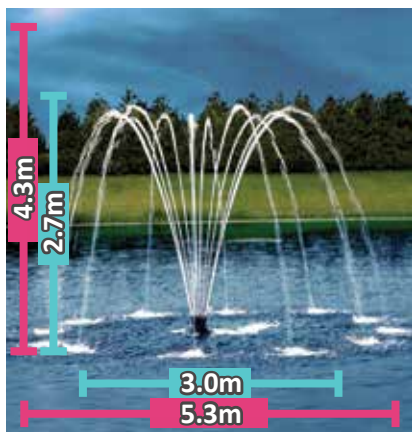

Cluster Arch