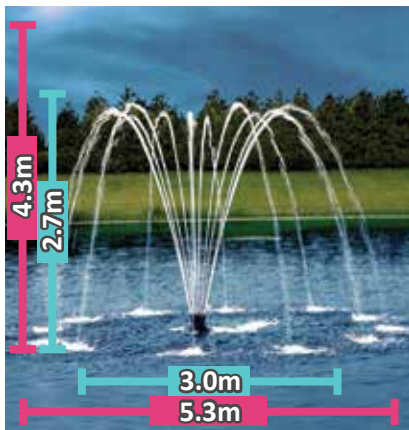

INTRODUCING THE LATEST, GREATEST FOUNTAIN TECHNOLOGY

FUSION

with The **TWISTER**

THE PERFECT AERATION FOUNTAIN COMBINATION!

Motor	Cable Lengths	Min. Operating Depth	Area Aerated	Max Amps	m ³ /h
1HP	53m	0.82m	Up to 3,050m ²	7	36.3
2HP	60m	0.96m	Up to 4,050m ²	10	52.2

START
HERE

Choose from 1HP or 2HP aeration fountain

A STANDARD PACKAGE

6 Fantastic Spray Nozzle Patterns come Standard!

The all new **AERATION FOUNTAINS** come with the following spray patterns as standard - one nozzle does all! Interchange each spray pattern by simply making a minor adjustment to the standard nozzle with your desired combination of the pattern you desire.

Cluster Arch

Daffodil

Flare

Super Lily

Tornado

Lily

*For dimensions, see table.

STANDARD
SPRAY PATTERNS

Tiara

*For dimensions, see table.

EXTENSION
SPRAY PATTERNS

Spray Pattern	Delmar		Double Arch		Double Arch Lily		Pentalator		Quad		Spider & Arch		Tiara		Trillium		Weeping Willow	
1HP	2.7	2.5	2.7	8.6	1.4	3.2	2.5	9.7	2.7	9.7	2.5	9.7	2.5	9.7	2.2	4.8	2.7	7.0
2HP	4.3	4.0	4.3	14.6	2.8	9.0	4.0	13	4.3	15.5	4.0	15	4.0	15.6	3.8	7.6	4.3	10.8
	H(m)	Dia.(m)	H(m)	Dia.(m)	H(m)	Dia.(m)	H(m)	Dia.(m)	H(m)	Dia.(m)	H(m)	Dia.(m)	H(m)	Dia.(m)	H(m)	Dia.(m)	H(m)	Dia.(m)