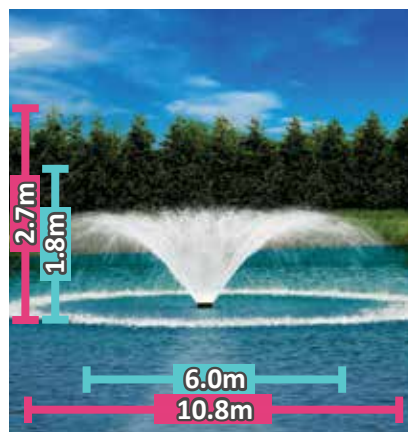

Cluster Arch

Daffodil

Flare

Super Lily

Tornado

Lily

*For dimensions, see table.

STANDARD
SPRAY PATTERNS

Spray Pattern	Cluster Arch		Daffodil		Flare		Lily		Super Lily		Tornado	
1HP	2.7	3.0	2.3	5.4	0.9	6.0	1.8	4.2	1.4	3.2	1.8	6.0
2HP	4.3	5.3	3.8	10.5	1.2	10.8	3.4	9.6	2.7	8.4	2.7	10.8
	H (m)	Dia. (m)	H (m)	Dia. (m)	H (m)	Dia. (m)	H (m)	Dia. (m)	H (m)	Dia. (m)	H (m)	Dia. (m)

Tiara

*For dimensions, see table.

EXTENSION
SPRAY PATTERNS

Spray Pattern	Delmar		Double Arch		Double Arch Lily		Pentalator		Quad		Spider & Arch		Tiara		Trillium		Weeping Willow	
1HP	2.7	2.5	2.7	8.6	1.4	3.2	2.5	9.7	2.7	9.7	2.5	9.7	2.5	9.7	2.2	4.8	2.7	7.0
2HP	4.3	4.0	4.3	14.6	2.8	9.0	4.0	13	4.3	15.5	4.0	15	4.0	15.6	3.8	7.6	4.3	10.8
	H(m)	Dia.(m)	H(m)	Dia.(m)	H(m)	Dia.(m)	H(m)	Dia.(m)	H(m)	Dia.(m)	H(m)	Dia.(m)	H(m)	Dia.(m)	H(m)	Dia.(m)	H(m)	Dia.(m)