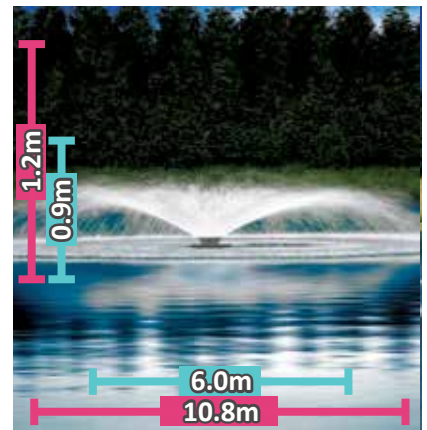

INTRODUCING THE LATEST, GREATEST FOUNTAIN TECHNOLOGY

FUSION

with The **TWISTER**

THE PERFECT AERATION FOUNTAIN COMBINATION!

Motor	Cable Lengths	Min. Operating Depth	Area Aerated	Max Amps	m ³ /h
1HP	53m	0.82m	Up to 3,050m ²	7	36.3
2HP	60m	0.96m	Up to 4,050m ²	10	52.2

START
HERE

Choose from 1HP or 2HP aeration fountain

A STANDARD PACKAGE

6 Fantastic Spray Nozzle Patterns come Standard!

The all new **AERATION FOUNTAINS** come with the following spray patterns as standard - one nozzle does all! Interchange each spray pattern by simply making a minor adjustment to the standard nozzle with your desired combination of the pattern you desire.

Cluster Arch

Daffodil

Flare

Super Lily

Tornado

Lily

*For dimensions, see table.

STANDARD
SPRAY PATTERNS

Spray Pattern	Cluster Arch		Daffodil		Flare		Lily		Super Lily		Tornado	
1HP	2.7	3.0	2.3	5.4	0.9	6.0	1.8	4.2	1.4	3.2	1.8	6.0
2HP	4.3	5.3	3.8	10.5	1.2	10.8	3.4	9.6	2.7	8.4	2.7	10.8
	H (m)	Dia. (m)	H (m)	Dia. (m)	H (m)	Dia. (m)	H (m)	Dia. (m)	H (m)	Dia. (m)	H (m)	Dia. (m)