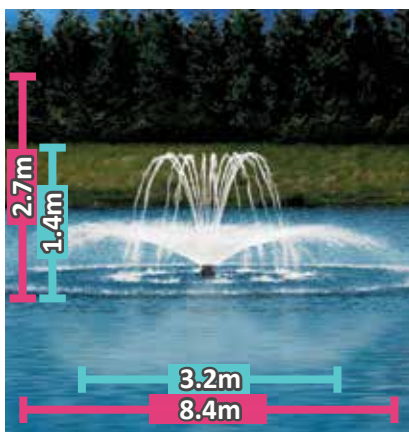

START
HERE

Choose from 1HP or 2HP aeration fountain

A STANDARD PACKAGE

6 Fantastic Spray Nozzle Patterns come Standard!

The all new **AERATION FOUNTAINS** come with the following spray patterns as standard - one nozzle does all! Interchange each spray pattern by simply making a minor adjustment to the standard nozzle with your desired combination of the pattern you desire.

Cluster Arch

Daffodil

Flare

Super Lily

Tornado

Lily

*For dimensions, see table.

STANDARD
SPRAY PATTERNS

Spray Pattern	Cluster Arch		Daffodil		Flare		Lily		Super Lily		Tornado	
1HP	2.7	3.0	2.3	5.4	0.9	6.0	1.8	4.2	1.4	3.2	1.8	6.0
2HP	4.3	5.3	3.8	10.5	1.2	10.8	3.4	9.6	2.7	8.4	2.7	10.8
	H (m)	Dia. (m)	H (m)	Dia. (m)	H (m)	Dia. (m)	H (m)	Dia. (m)	H (m)	Dia. (m)	H (m)	Dia. (m)

Tiara

*For dimensions, see table.

EXTENSION
SPRAY PATTERNS

Spray Pattern	Delmar		Double Arch		Double Arch Lily		Pentalator		Quad		Spider & Arch		Tiara		Trillium		Weeping Willow	
1HP	2.7	2.5	2.7	8.6	1.4	3.2	2.5	9.7	2.7	9.7	2.5	9.7	2.5	9.7	2.2	4.8	2.7	7.0
2HP	4.3	4.0	4.3	14.6	2.8	9.0	4.0	13	4.3	15.5	4.0	15	4.0	15.6	3.8	7.6	4.3	10.8
	H(m)	Dia.(m)	H(m)	Dia.(m)	H(m)	Dia.(m)	H(m)	Dia.(m)	H(m)	Dia.(m)	H(m)	Dia.(m)	H(m)	Dia.(m)	H(m)	Dia.(m)	H(m)	Dia.(m)