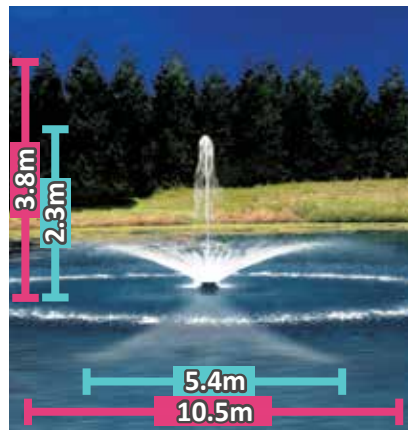

INTRODUCING THE LATEST, GREATEST FOUNTAIN TECHNOLOGY

FUSION

with The **TWISTER**

THE PERFECT AERATION FOUNTAIN COMBINATION!

Motor	Cable Lengths	Min. Operating Depth	Area Aerated	Max Amps	m ³ /h
1HP	53m	0.82m	Up to 3,050m ²	7	36.3
2HP	60m	0.96m	Up to 4,050m ²	10	52.2

START
HERE

Choose from 1HP or 2HP aeration fountain

A STANDARD PACKAGE

6 Fantastic Spray Nozzle Patterns come Standard!

The all new **AERATION FOUNTAINS** come with the following spray patterns as standard - one nozzle does all! Interchange each spray pattern by simply making a minor adjustment to the standard nozzle with your desired combination of the pattern you desire.

Cluster Arch

Daffodil

Flare

Super Lily

Tornado

Lily

*For dimensions, see table.

STANDARD
SPRAY PATTERNS

Tiara

*For dimensions, see table.

EXTENSION
SPRAY PATTERNS

Spray Pattern	Delmar		Double Arch		Double Arch Lily		Pentalator		Quad		Spider & Arch		Tiara		Trillium		Weeping Willow	
1HP	2.7	2.5	2.7	8.6	1.4	3.2	2.5	9.7	2.7	9.7	2.5	9.7	2.5	9.7	2.2	4.8	2.7	7.0
2HP	4.3	4.0	4.3	14.6	2.8	9.0	4.0	13	4.3	15.5	4.0	15	4.0	15.6	3.8	7.6	4.3	10.8
	H(m)	Dia.(m)	H(m)	Dia.(m)	H(m)	Dia.(m)	H(m)	Dia.(m)	H(m)	Dia.(m)	H(m)	Dia.(m)	H(m)	Dia.(m)	H(m)	Dia.(m)	H(m)	Dia.(m)