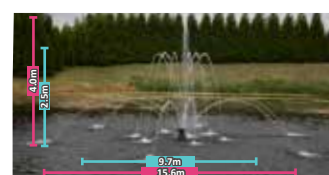

1HP + 2HP FUSION

B OPTIONAL EXTENSION PACKAGE

Purchase 9 Patterns for the Price of One!

+
9 MORE
PATTERNS!

Why not add the advantage of **9 MORE SPRAY PATTERNS** to your purchase, **ALL FOR THE COST OF ONE!** Manually interchanged, these further 9 spray patterns can be easily & quickly attached to your 'STANDARD FUSION FOUNTAIN PACKAGE (Above)' to give you the flexibility to display almost ANY pattern you desire.

Delmar

Double Arch

Weeping Willow

Double Arch Lily

Pentalator

Spider & Arch

Quad

Trillium

Tiara

*For dimensions, see table.

EXTENSION
SPRAY PATTERNS

Spray Pattern	Delmar		Double Arch		Double Arch Lily		Pentalator		Quad		Spider & Arch		Tiara		Trillium		Weeping Willow	
1HP	2.7	2.5	2.7	8.6	1.4	3.2	2.5	9.7	2.7	9.7	2.5	9.7	2.5	9.7	2.2	4.8	2.7	7.0
2HP	4.3	4.0	4.3	14.6	2.8	9.0	4.0	13	4.3	15.5	4.0	15	4.0	15.6	3.8	7.6	4.3	10.8
	H(m)	Dia.(m)	H(m)	Dia.(m)	H(m)	Dia.(m)	H(m)	Dia.(m)	H(m)	Dia.(m)	H(m)	Dia.(m)	H(m)	Dia.(m)	H(m)	Dia.(m)	H(m)	Dia.(m)