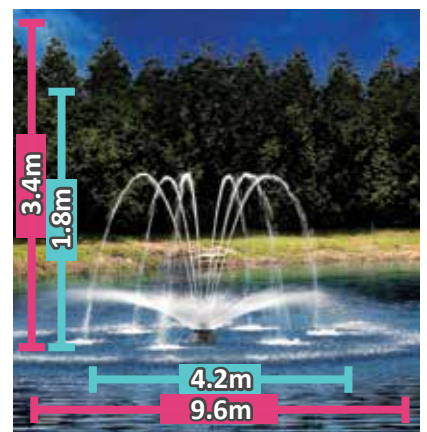

Cluster Arch

Daffodil

Flare

Super Lily

Tornado

Lily

*For dimensions, see table.

STANDARD
SPRAY PATTERNS

Spray Pattern	Cluster Arch		Daffodil		Flare		Lily		Super Lily		Tornado	
1HP	2.7	3.0	2.3	5.4	0.9	6.0	1.8	4.2	1.4	3.2	1.8	6.0
2HP	4.3	5.3	3.8	10.5	1.2	10.8	3.4	9.6	2.7	8.4	2.7	10.8
	H (m)	Dia. (m)	H (m)	Dia. (m)	H (m)	Dia. (m)	H (m)	Dia. (m)	H (m)	Dia. (m)	H (m)	Dia. (m)

Tiara

*For dimensions, see table.

EXTENSION
SPRAY PATTERNS

Spray Pattern	Delmar		Double Arch		Double Arch Lily		Pentalator		Quad		Spider & Arch		Tiara		Trillium		Weeping Willow	
1HP	2.7	2.5	2.7	8.6	1.4	3.2	2.5	9.7	2.7	9.7	2.5	9.7	2.5	9.7	2.2	4.8	2.7	7.0
2HP	4.3	4.0	4.3	14.6	2.8	9.0	4.0	13	4.3	15.5	4.0	15	4.0	15.6	3.8	7.6	4.3	10.8
	H(m)	Dia.(m)	H(m)	Dia.(m)	H(m)	Dia.(m)	H(m)	Dia.(m)	H(m)	Dia.(m)	H(m)	Dia.(m)	H(m)	Dia.(m)	H(m)	Dia.(m)	H(m)	Dia.(m)